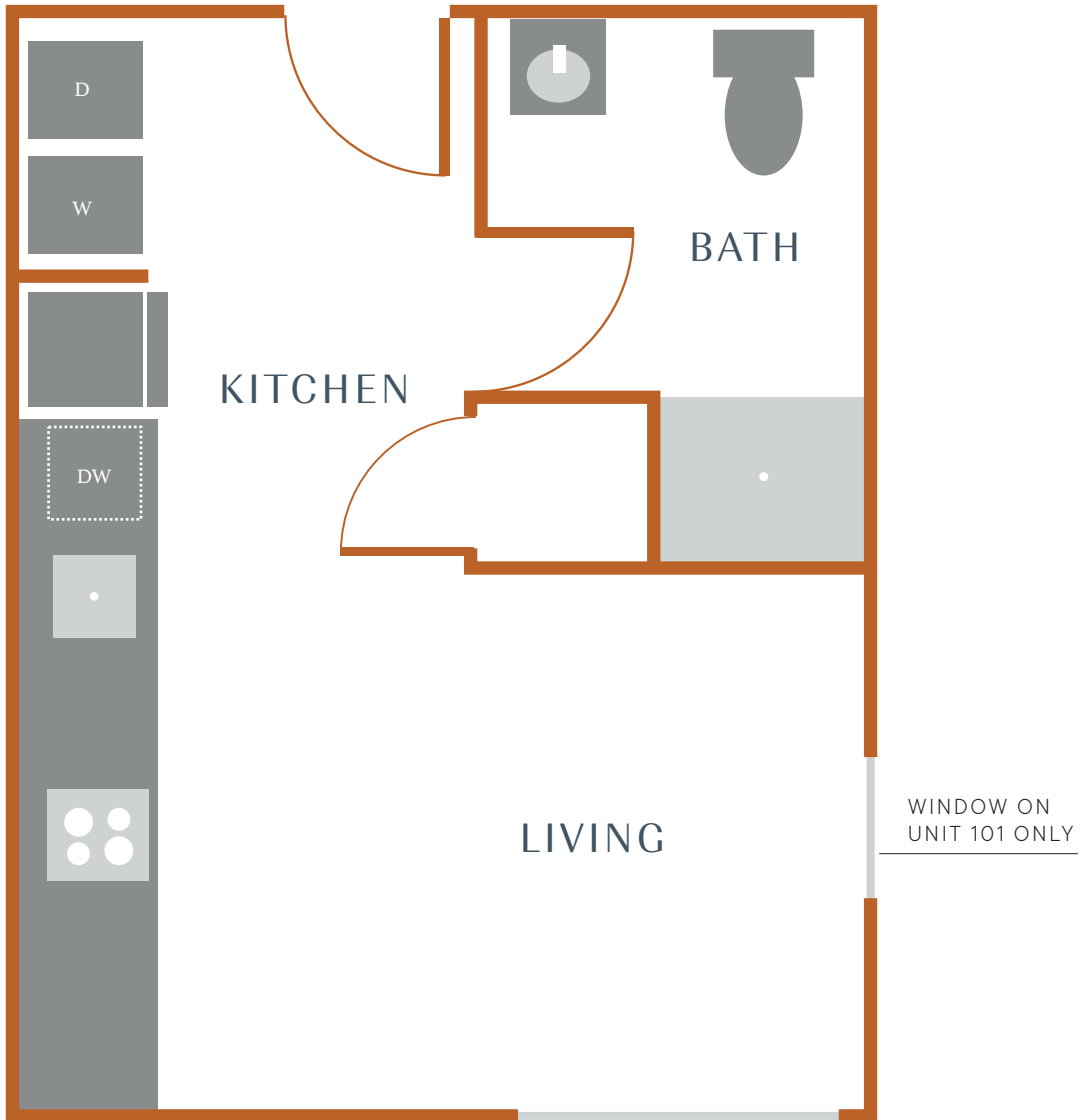

STOWELL

FLOOR PLAN 2

Studio | .75 BA
325 SQ FT
Units 101, 102

Rent	Date
Rent Deposit	Application Fee
Non-refundable fee	Pet Fee
Notes	