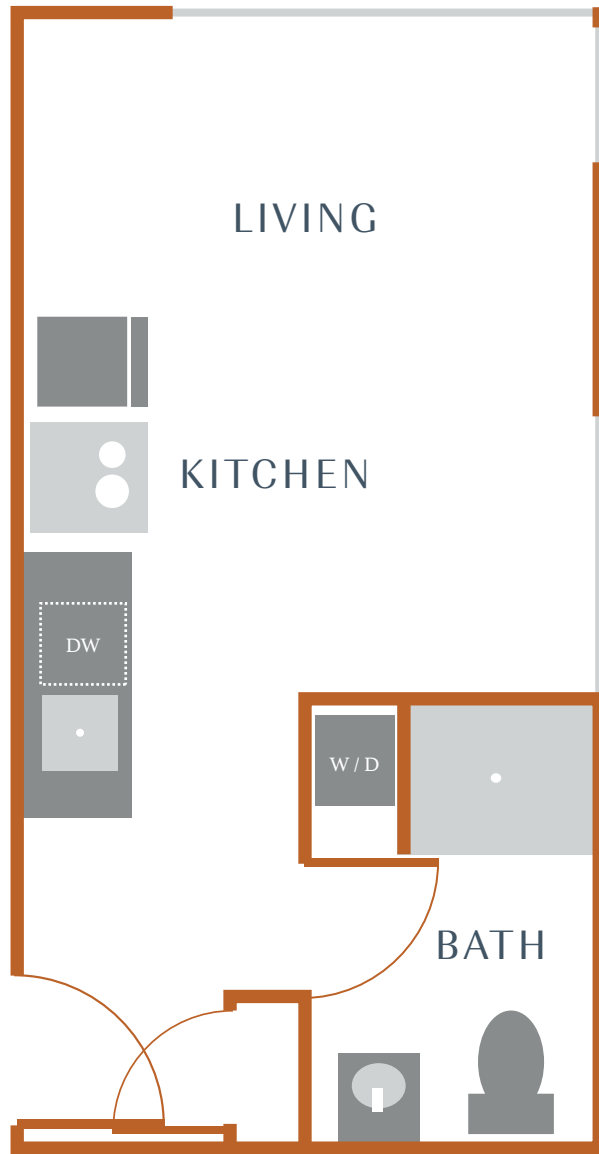

# STOWELL

## FLOOR PLAN 4

Studio | .75 BA

288 SQ FT

Units 209, 309, 409

Rent	Date
Rent Deposit	Application Fee
Non-refundable fee	Pet Fee
Notes	