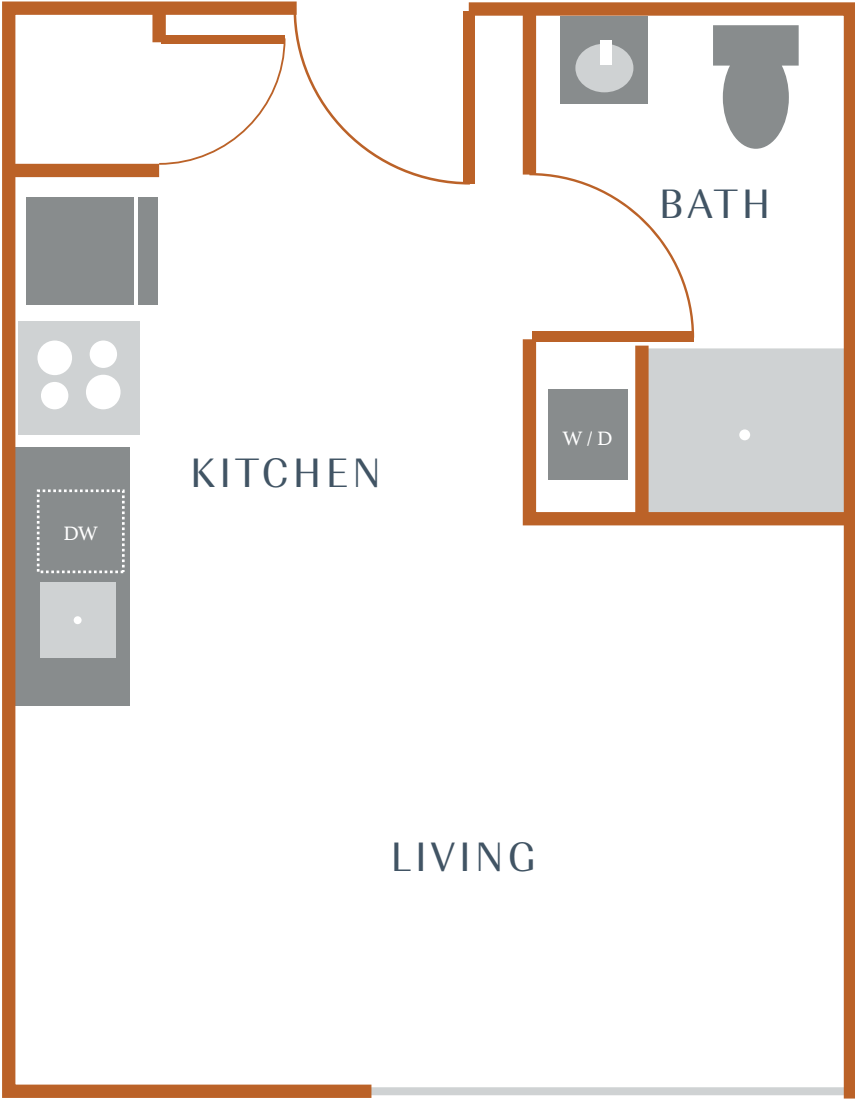

# STOWELL

## FLOOR PLAN 5

Studio | .75 BA  
308 SQ FT  
Units 206, 306, 406

Rent	Date
Rent Deposit	Application Fee
Non-refundable fee	Pet Fee
Notes	